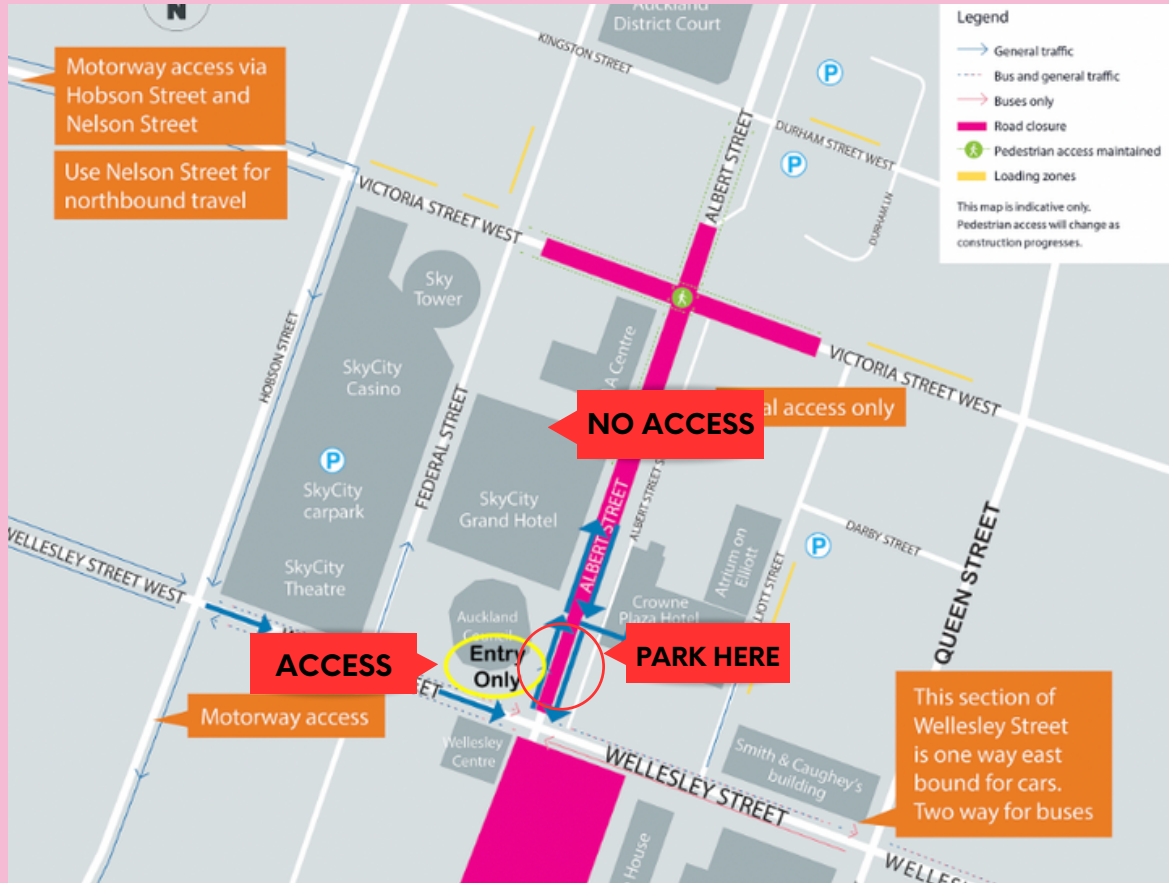

CARPARKING.

\$5 Weekdays 5pm till 12pm (overnight)

\$5 weekend (2 hours)

Entry:

Keep the ticket with you and park the car from level 7 and above.

Exit:

Before you leave the carpark, please take your original entry ticket and the discount voucher to the pay station on level 2, 4 or 5.

Please insert the ticket into the machine first and follow by the discount voucher.

Once processed, the pay machine will return the original entry ticket to you, please use that to exit the car park.

(One car park discount voucher for every \$88 spend)